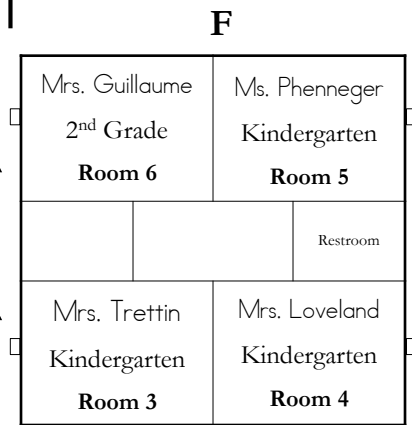

Dry Creek Elementary

Dry Creek Elementary
 1230 G Street
 Rio Linda, CA 95673
drycreek.trusd.net
 (916) 566-1820 Fax (916) 566-1821

-----Dry Creek Road-----

Kindergarten Playground

to Bus Zone

-----G Street-----