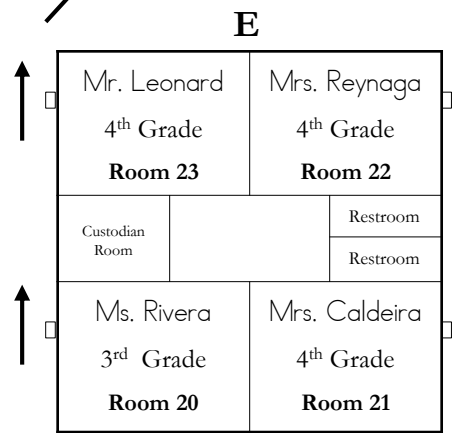

Dry Creek Elementary

Dry Creek Elementary
 1230 G Street
 Rio Linda, CA 95673
drycreek.trusd.net
 (916) 566-1820 Fax (916) 566-1821

-----Dry Creek Road-----

Kindergarten Playground

to Bus Zone

-----G Street-----