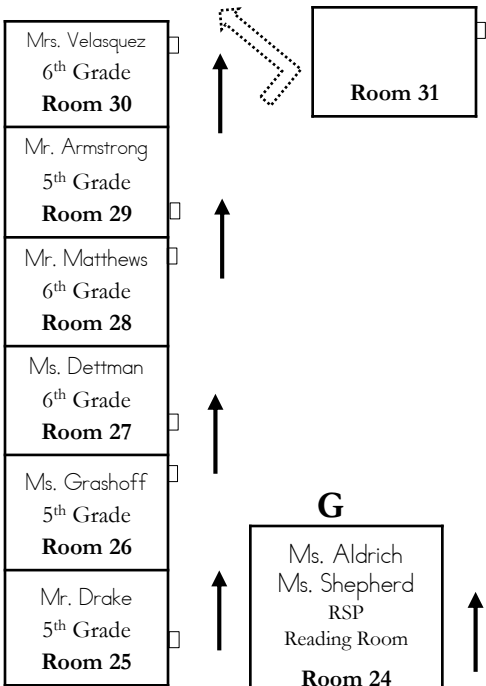

Dry Creek Elementary

Dry Creek Elementary
 1230 G Street
 Rio Linda, CA 95673
drycreek.trusd.net
 (916) 566-1820 Fax (916) 566-1821

-----Dry Creek Road-----

Kindergarten Playground

to Bus Zone

-----G Street-----