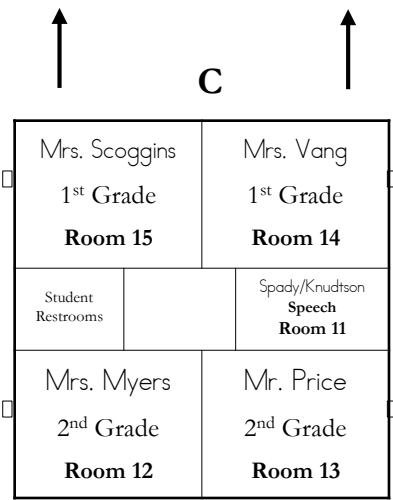

Dry Creek Elementary

Dry Creek Elementary
 1230 G Street
 Rio Linda, CA 95673
drycreek.trusd.net
 (916) 566-1820 Fax (916) 566-1821

-----Dry Creek Road-----

Kindergarten Playground

to Bus Zone

-----G Street-----